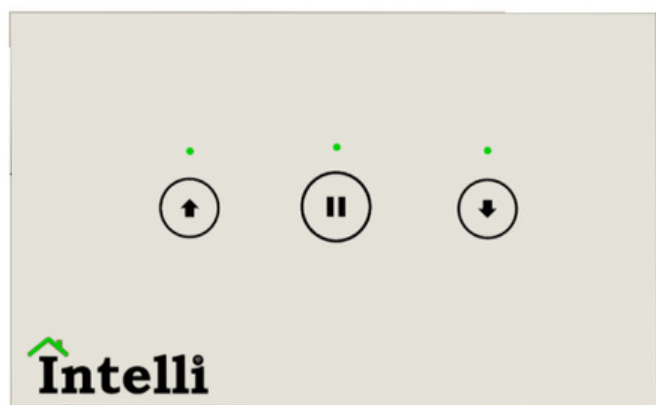

- 1 socket with 1 Gang
- Socket controlled with local touch switch

Pirce **1650 EGP**

Smart Curtain/ Shutter

Product Ratings:

Voltage Range: 100V~240VAC (50/60Hz)

Product Size: 120*75*42mm (L*W*H)

Max Current: 10 A (UP) / 10 A (Down)

Enclosure Material: Acrylic panel + ABS

Color: White / Black

Net/Gross Weight: 150g

Product Range:

- Three operation choices: central, left, and right opening

Pirce **1800 EGP**

Ceiling Mount 6 in 1 Sensor

Product Ratings: