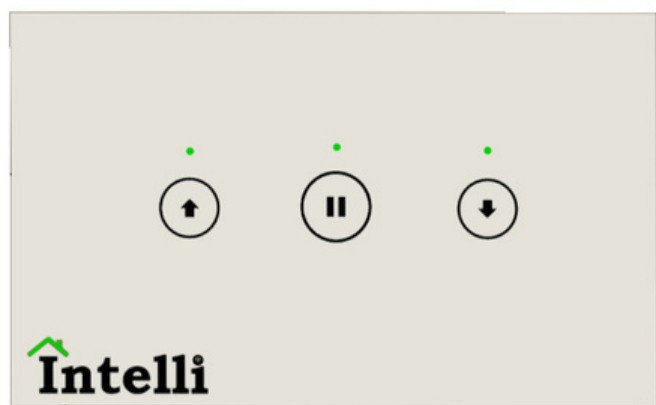

Pirce **2000 EGP**

Smart Dimmer

Product Ratings:

Voltage Range: 100V~240VAC (50/60Hz)

Product Size: 120*75*42mm (L*W*H)

Max Current: 10 A (UP) / 10 A (Down)

Enclosure Material: Acrylic panel + ABS

Color: White / Black

Net/Gross Weight: 150g

Product Range:

- Three operation choices: central, left, and right opening

Pirce **1600 EGP**

Smart Motion Sensor

Product Ratings:

Detection distance : 6 meters

Viewing angle : 110°

Application: Water

Fixation : Wall mounted

Product Range:

- Remote monitor home security
- Notification of motion detected

Pirce **1000 EGP**

Smart Door Exit Switch

Product Ratings:

Voltage Range: 12 VDC