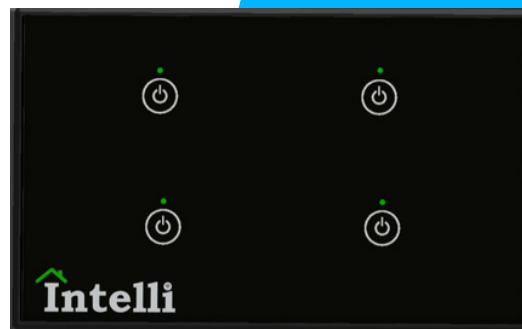

Product Range:

- 3 Gang

Pirce **1800 EGP**

4G - Switch

Product Ratings:

Voltage Range: 100V~240VAC (50/60Hz)

Product Size: 120*75*42mm (L*W*H)

Max Current: 10A (4 Gang)

Enclosure Material: Acrylic panel + ABS

Color: White / Black

Net/Gross Weight: 160g

Product Range:

- 4 Gang

Pirce **1900 EGP**

1G Switch + Smart Socket

Product Ratings:

- 1 socket with 1 Gang
- Socket controlled with local touch switch

Pirce **1650 EGP**

Smart Curtain/ Shutter

Product Ratings:

Voltage Range: 100V~240VAC (50/60Hz)

Product Size: 120*75*42mm (L*W*H)

Max Current: 10 A (UP) / 10 A (Down)